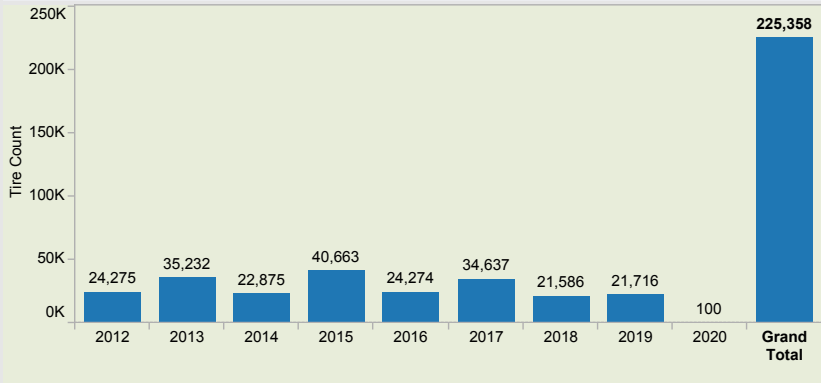

2012-2019 YTD Program Summary

Year of Event
All

Partner
All

Country
All

Estimated Spent Tire Collection by State

Events Supported by State

Number of Events Supported	775
Total Tire Count	225,358

Estimated Tires Collected by Year