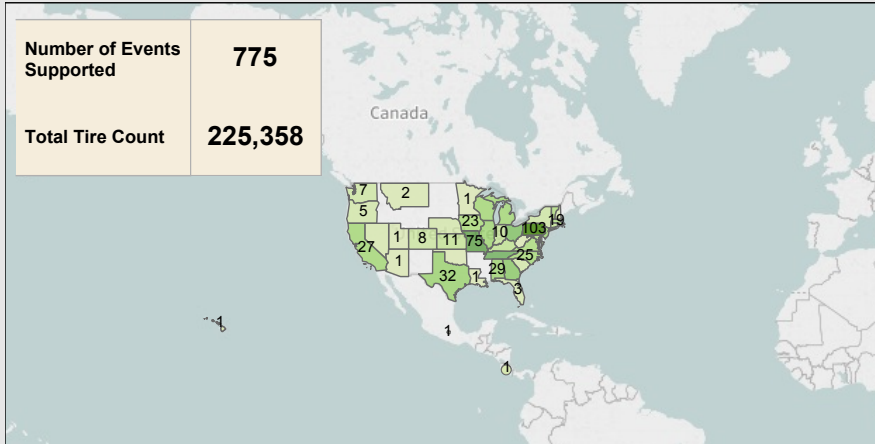

2012-2019 YTD Program Summary

Year of Event
All

Partner
All

Country
All

Estimated Spent Tire Collection by State

Events Supported by State

Number of Events Supported	775
Total Tire Count	225,358

Estimated Tires Collected by Year