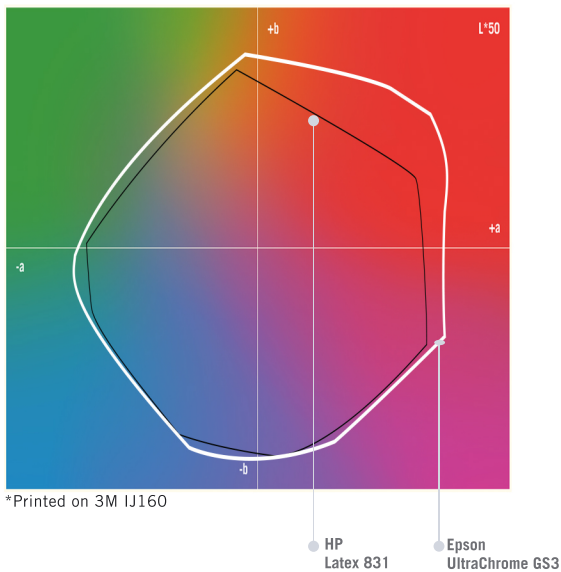

SureColor
S80600

SURECOLOR® S-SERIES PRINTERS

SURECOLOR
S80600

64" Roll-to-Roll Signage Printer

UltraChrome® GS3 Red

EXPLAINING
IMAGE QUALITY

EPSON®
EXCEED YOUR VISION

www.epson.com/sseries

Widest Available Gamut in the 64" Roll-to-Roll Signage Market

EPSON PRECISIONCORE® TFP® PRINT HEAD

The Latest in Epson Print Head Technology

- Accelerated printing speeds:
 - 6 pass, 195 sq ft/hr for Adhesive Vinyl Production
- Precise, fine detail and small text capabilities
- Variable Sized Droplet Technology, as small as 4.2 picoliters, to noticeably reduce print grain and banding