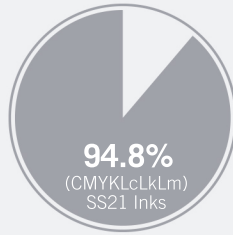

SureColor
S80600

SURECOLOR® S-SERIES PRINTERS

SURECOLOR
S80600

64" Roll-to-Roll Signage Printer

UltraChrome® GS3 Red

EXPLAINING
IMAGE QUALITY

EPSON®
EXCEED YOUR VISION

www.epson.com/sseries

PANTONE COLOR COVERAGE

Best-in-class Pantone Certification

EPSON
EXCEED YOUR VISION

Mimaki

Mutoh

A higher Pantone coverage gives you the ability to accurately reproduce important pantone spot and brand colors.