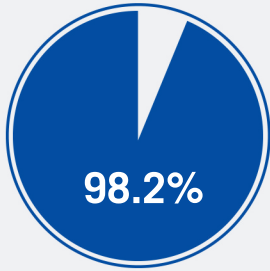

SureColor
S80600

SURECOLOR® S-SERIES PRINTERS

SURECOLOR
S80600

64" Roll-to-Roll Signage Printer

UltraChrome® GS3 Red

EXPLAINING
IMAGE QUALITY

EPSON®
EXCEED YOUR VISION

www.epson.com/sseries

PANTONE COLOR COVERAGE

Best-in-class Pantone Certification

EPSON
EXCEED YOUR VISION

Mimaki

Mutoh

A higher Pantone coverage gives you the ability to accurately reproduce important pantone spot and brand colors.