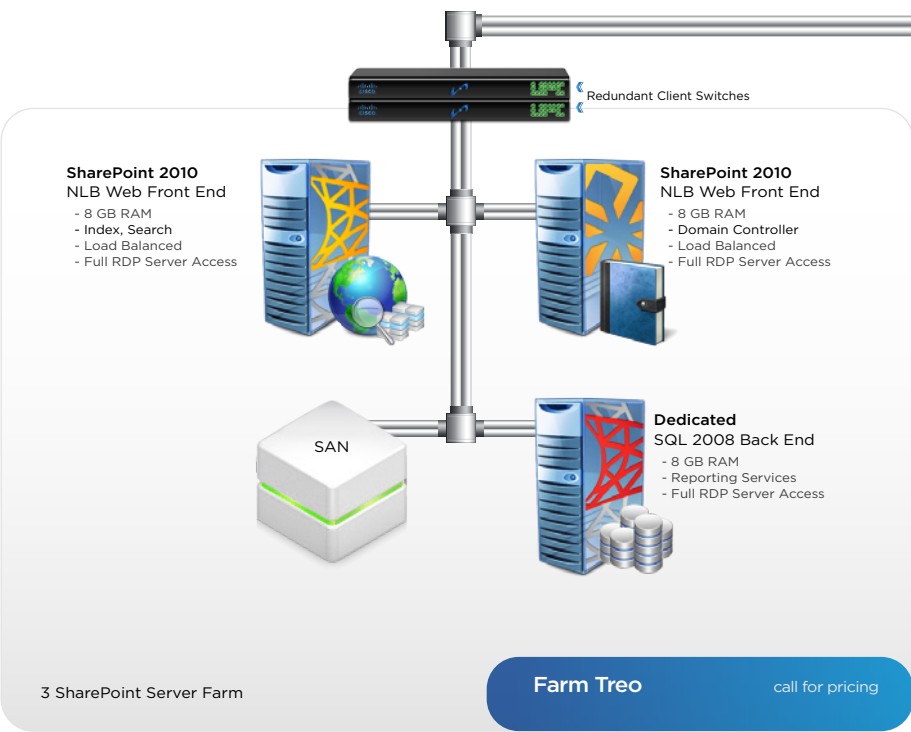

Hosted Service Plan Configurations

All Plans Include:

- ✓ Instant cloud scalability
- ✓ Disaster recovery backups
- ✓ Full server control
- ✓ 100% Uptime SLA Guarantee

Learn More:

Tom Brauch
314.681.6654 cell
636.600.8956 direct
tbrauch@fpweb.net

PLEASE NOTE:

The configurations depicted in this document are intended to give a base-level overview of hosted solutions our engineers build every day. Our team of experts will work with you to customize the configuration, storage, or any compliance requirements you may have.

The contents of this document are confidential and proprietary.

trusted by:

phone: 636.600.8960
toll free: 866.780.4678
email: sales@fpweb.net