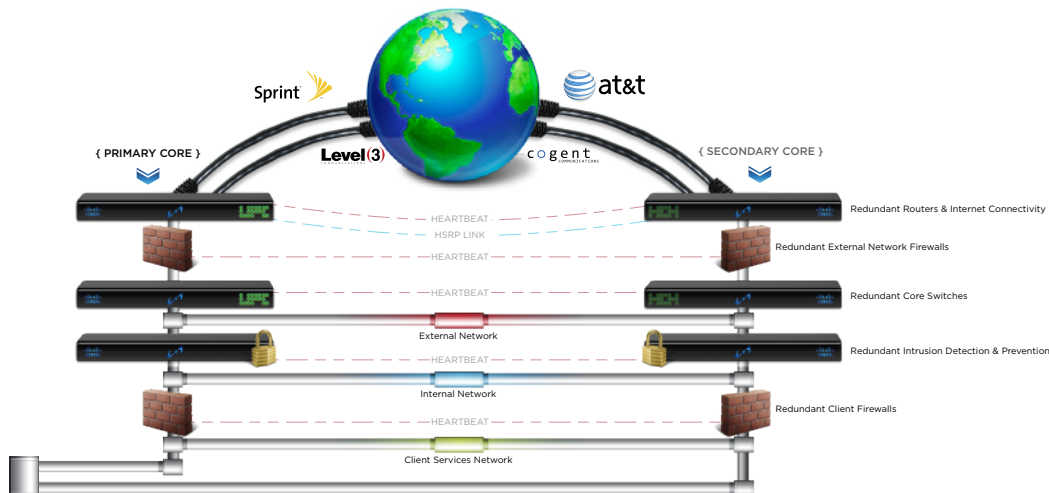

Hosted Service Plan Configurations

All Plans Include:

- ✓ Instant cloud scalability
- ✓ Disaster recovery backups
- ✓ Full server control
- ✓ 100% Uptime SLA Guarantee

Learn More:

Tom Brauch
314.681.6654 cell
636.600.8956 direct
tbrauch@fpweb.net

PLEASE NOTE:

The configurations depicted in this document are intended to give a base-level overview of hosted solutions our engineers build every day. Our team of experts will work with you to customize the configuration, storage, or any compliance requirements you may have.

The contents of this document are confidential and proprietary.

trusted by:

phone: 636.600.8960
toll free: 866.780.4678
email: sales@fpweb.net