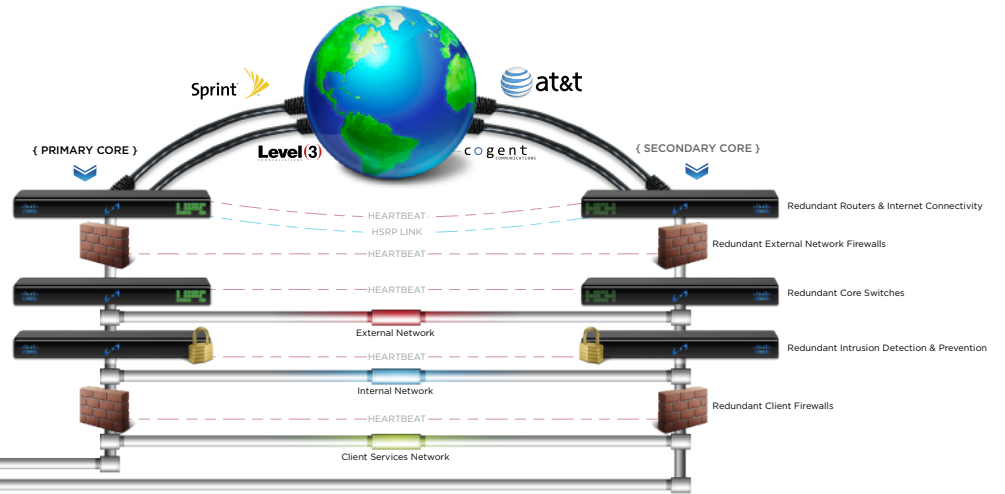

Hosted Service Plan Configurations

All Plans Include:

- ✓ Instant cloud scalability
- ✓ Disaster recovery backups
- ✓ Full server control
- ✓ 100% Uptime SLA Guarantee

Learn More:

Tom Brauch
314.681.6654 cell
636.600.8956 direct
tbrauch@fpweb.net

PLEASE NOTE:

The configurations depicted in this document are intended to give a base-level overview of hosted solutions our engineers build every day. Our team of experts will work with you to customize the configuration, storage, or any compliance requirements you may have.

SharePoint 2010 Web Front End
- 6 GB RAM
- Index, Search
- Full RDP Server Access

Shared Cluster SQL 2008 Back End
- Shared RAM
- No Server Access

Search DB (20 GB)
MySites DB (20 GB)
Content DB (60/80 GB)

Professional starting at $995/mo
50 GB Usable Storage

Intranet Only

SharePoint 2010 Web Front End
- 4 GB RAM
- Index, Search
- Full RDP Server Access

Virtual SQL 2008 Back End
- 6 GB RAM
- Reporting Services
- Full RDP Server Access

Enterprise starting at $1,495/mo
100 GB Usable Storage

Intra | Extranet

SharePoint 2010 Web Front End
- 8 GB RAM
- Index, Search
- Full RDP Server Access

Dedicated SQL 2008 Back End
- 8 GB RAM
- Reporting Services
- Full RDP Server Access

Farm Duo starting at $1,995/mo
150 GB Usable Storage

Intra | Extra | Internet

The contents of this document are confidential and proprietary.

trusted by:

phone: 636.600.8960
toll free: 866.780.4678
email: sales@fpweb.net