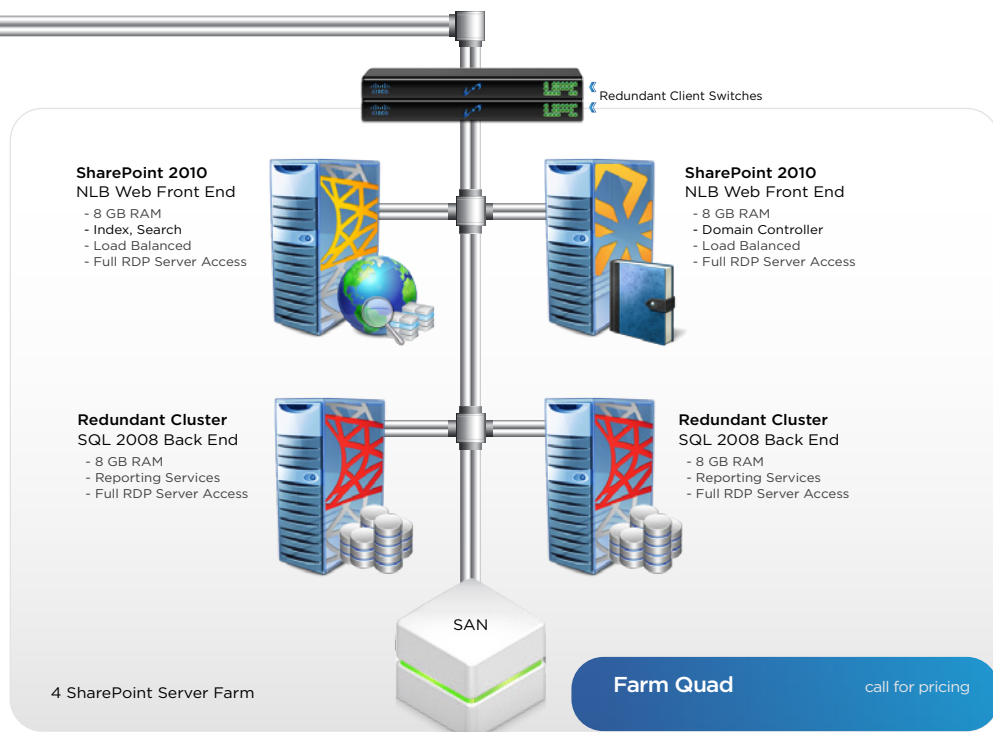

Hosted Service Plan Configurations

All Plans Include:

- ✓ Instant cloud scalability
- ✓ Disaster recovery backups
- ✓ Full server control
- ✓ 100% Uptime SLA Guarantee

Learn More:

Tom Brauch
314.681.6654 cell
636.600.8956 direct
tbrauch@fpweb.net

PLEASE NOTE:

The configurations depicted in this document are intended to give a base-level overview of hosted solutions our engineers build every day. Our team of experts will work with you to customize the configuration, storage, or any compliance requirements you may have.

The contents of this document are confidential and proprietary.

trusted by:

phone: 636.600.8960
toll free: 866.780.4678
email: sales@fpweb.net