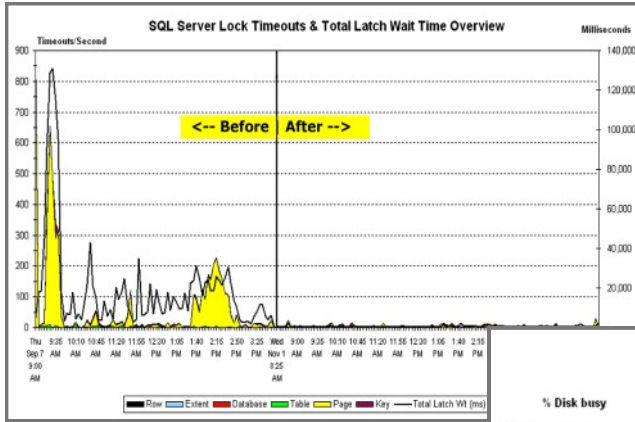

Clear, In-Depth and Thorough Analysis. Results you can use!

We also provide you with a **Baseline** that allows you to measure and monitor performance improvements. Look at these **actual** screen shots taken before and after SQL Rx Performance Tuning. What have you got to gain? Call us to schedule a **FREE** 15 minute **check-up!**

Microsoft
GOLD CERTIFIED
Partner

"We've just celebrated our second year-end without serious SQL Server problems. The index tuning suggestions made greatly improved the performance ... efforts can be felt throughout ..."

Travis Bish
Ceridian Corporation
Atlanta, GA