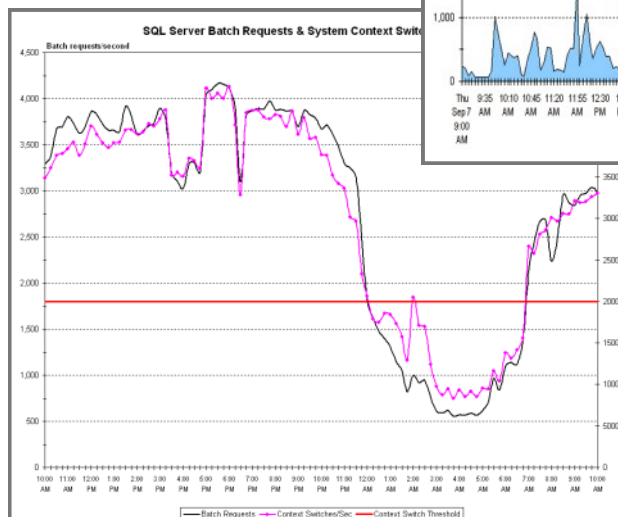

"... recommendations were concise and clear. During implementation, noticeable performance improvements were recognized ... follow-up documentation and availability added to the excellent work ... will definitely look to ... for any future SQL Server performance tuning needs."

Patrick LeBlanc
Lamar Advertising
Baton Rouge, LA