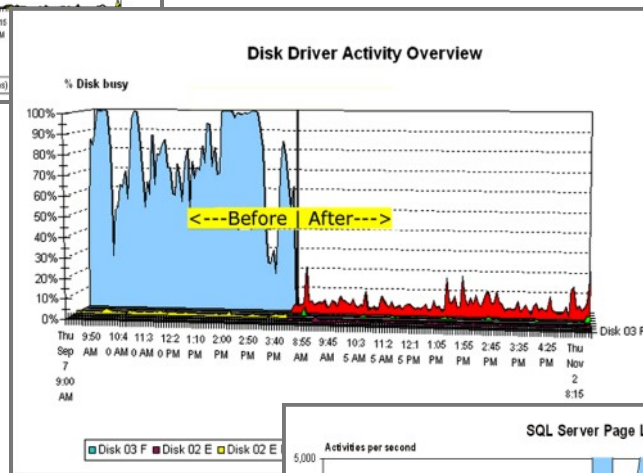

"... evaluation was thorough and recommendations made an extremely positive impact on the performance of our system."

Jim Evans
Quality Distribution
Tampa, FL

**Schedule a
15 MINUTE
Check Up with a
SQL Rx Expert**
Email sqlrx@isi85.com
or call 214.526.7680 x 113
It's FREE