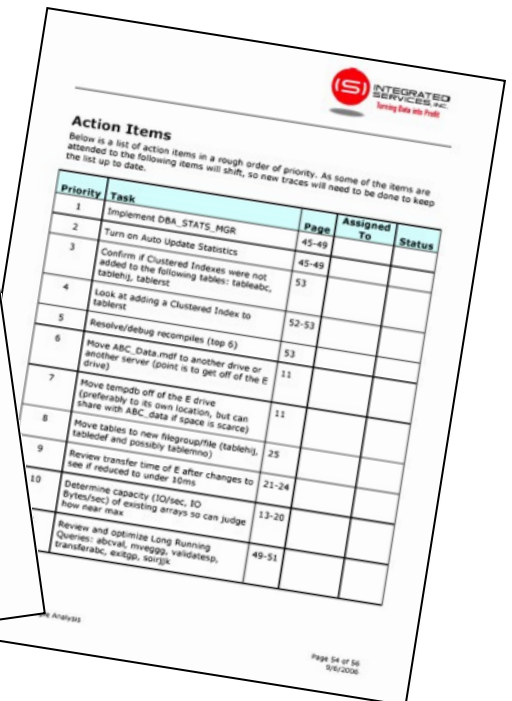

2008 DATA MANAGEMENT SOLUTIONS PARTNER OF THE YEAR-WINNER Database Management

ISI SQL Rx®

Enterprise Level SQL Expertise Encompassing:

- SQL Server Performance Tuning
- Disaster Recovery/High Availability
- Data Migration & Upgrades
- Best Practices Compliance
- Training & Mentoring
- Remote **DBA**® Monitoring

SQL Rx is powered by ISI's WinPerf® software suite to collect and uniquely correlate both SQL Server and System performance data to quickly **identify** and **decode** bottlenecks. The output is our **Assessment Report**.

Whether you need emergency, one-time assistance, help with configuration, or something more in-depth, we offer a variety of SQL Rx Assessments and service levels to suit your needs. Each assessment includes a SQL Performance Assessment Report which begins with a clear and concise, color coded **Executive Summary** to quickly get a handle on what's "good" and "bad", followed by a personalized report complete with technical information about your system. Each report includes a prioritized list of **Action Items** with corresponding cost-benefit estimates to help you on your way to recovery.

"We are extremely pleased with the results ... worked with our staff during the analysis and tuning phases ... resulted in a lot of knowledge transfer ... documentation was detailed and well organized."

Joab Schulteis
Atlas World Group
Evansville, IN