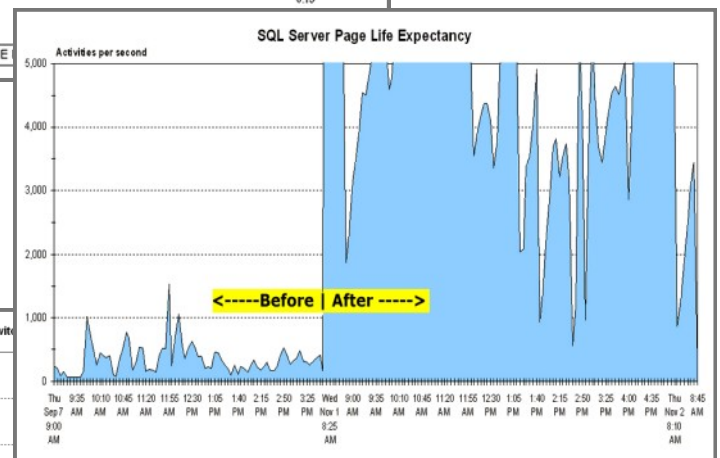

Clear, In-Depth and Thorough Analysis. Results you can use!

We also provide you with a **Baseline** that allows you to measure and monitor performance improvements. Look at these **actual** screen shots taken before and after SQL Rx Performance Tuning. What have you got to gain? Call us to schedule a **FREE** 15 minute **check-up!**

Microsoft
GOLD CERTIFIED
Partner

"We've just celebrated our second year-end without serious SQL Server problems. The index tuning suggestions made greatly improved the performance ... efforts can be felt throughout ..."

Travis Bish
Ceridian Corporation
Atlanta, GA

"... evaluation was thorough and recommendations made an extremely positive impact on the performance of our system."

Jim Evans
Quality Distribution
Tampa, FL

**Schedule a
15 MINUTE
Check Up with a
SQL Rx Expert**
Email sqlrx@isi85.com
or call 214.526.7680 x 113
It's FREE

"... recommendations were concise and clear. During implementation, noticeable performance improvements were recognized ... follow-up documentation and availability added to the excellent work ... will definitely look to ... for any future SQL Server performance tuning needs."

Patrick LeBlanc
Lamar Advertising
Baton Rouge, LA

"... has been invaluable in the significant performance gains we have made over the last 2 years ... I hope to continue working with ... continued on-site visits and availability ... we are moving forward in performance and stability."

Scott Skeen
Cardinal Logistics Management
Concord, NC