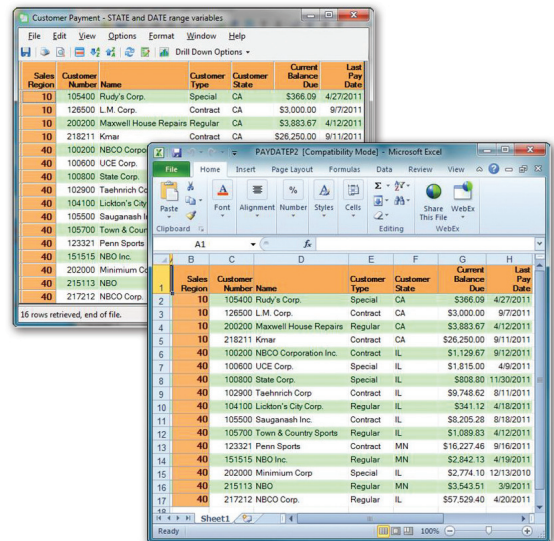

SEQUEL Software™

SEQUEL™ offers technical staff and business users the fastest, easiest way to access data on your IBM® Power Systems™ running IBM i.

- **Queries** SEQUEL is perfect for either ad-hoc requests or views used on a day-to-day basis.
- **On-Demand End User Access** SEQUEL requests can be run with the click of an icon and/or with run-time prompts to facilitate end user access.
- **Dashboards** Summarize important business metrics on SEQUEL executive dashboards.
- **Drill-Down Analysis** Analyze data more effectively by moving from summary information to detailed data.
- **Summarize and Pivot Tables** Organize and categorize large volumes of data in seconds using Tabling views.
- **Download Data** Use one simple step to convert and download data into Excel® and other popular PC file formats.
- **E-mail/FTP Delivery** Use ESEND™ to distribute downloaded files or spooled file reports easily via email or FTP.
- **Reporting** Design reports for your IBM i or PC printer output.
- **Command Driven** Call your SEQUELs from 5250 application menus via SEQUEL commands.
- **Multi-Platform Access** From a central IBM i server, use SEQUEL to access data from remote databases, including: DB2®, ORACLE®, MySQL®, Microsoft SQL Server®, and others.
- **Secure Web Access** View information from anywhere using a PC-based web browser or mobile device and the SEQUEL Web Interface.

SEQUEL provides True Data Empowerment with flexible, affordable business intelligence. SEQUEL is the solution for virtually all of your data access needs.

SEQUEL objects make it easy to display view results, write scripts and drill-down applications, and print reports or tables all with a simple click. End users can build custom dashboards that display all the data they need from a central location.