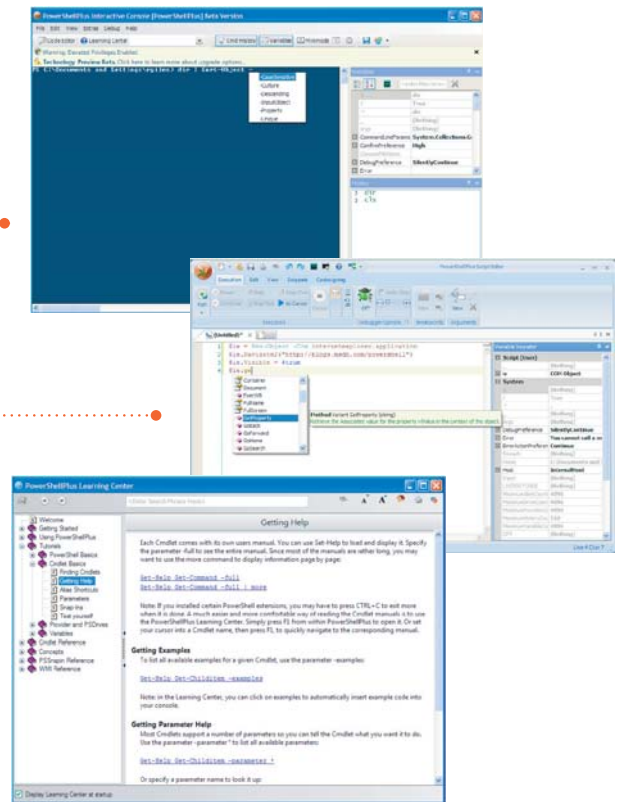

Learn PowerShell Fast... Code PowerShell *Faster!*

PowerShellPlus™ PROFESSIONAL EDITION

KEY BENEFITS

Interactive PowerShell Console

The PowerShellPlus Console allows you to work interactively with PowerShell from a feature rich Windows UI. This integration makes working with PowerShell faster and easier to use than ever before.

Advanced Script Editor

The advanced debugger and script editor lets you build and test complex PowerShell scripts, try one line PowerShell commands from an embedded console window, and sign your script with a security certificate... all from a single workspace.

Comprehensive Learning Center

The Comprehensive Learning Center helps you experience PowerShell by example. Short tutorials guide you through basic concepts at your own pace. The Comprehensive Learning Center also includes dynamically created help topics from currently installed PowerShell CmdLets, Snap-Ins and WMI objects.