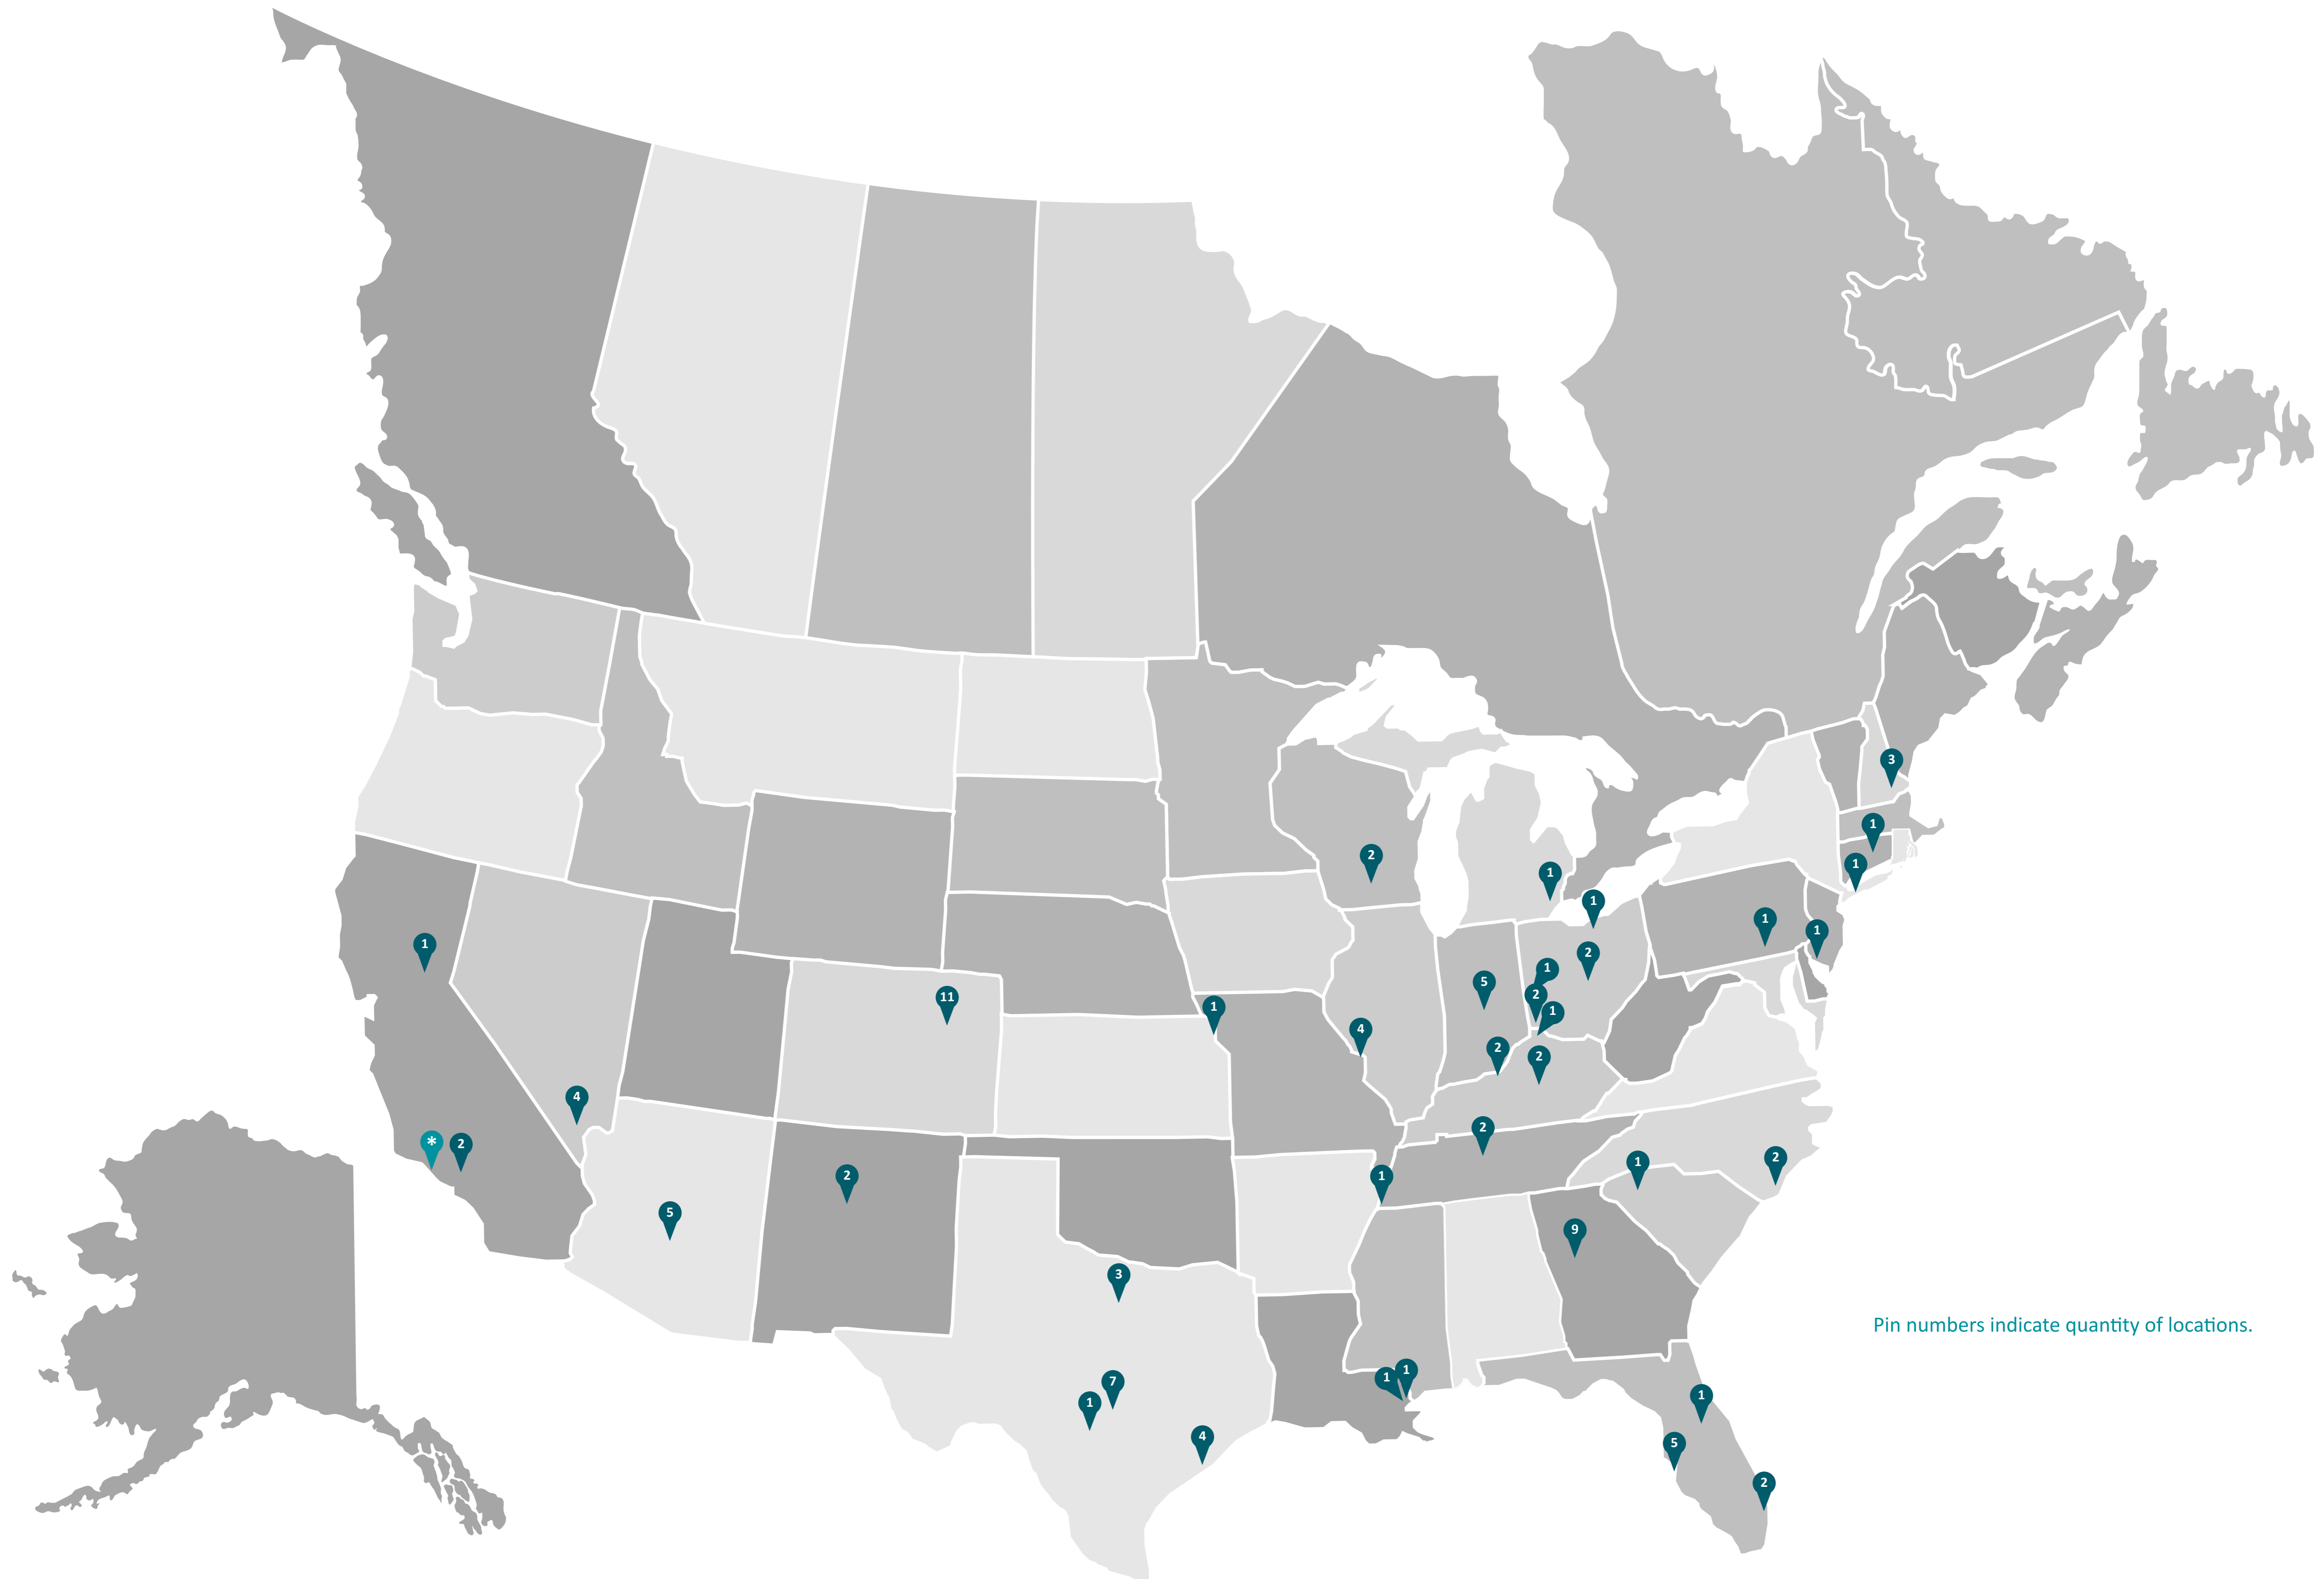

NVA Pet Resort Locations

More than 800 thriving partnerships

Pin numbers indicate quantity of locations.

NVA Pet Resorts Directory

ARIZONA

4 Paws Pet Resort
Mesa

Doggie District
Mesa

Doggie District
Peoria

Doggie District - Paradise Valley
Phoenix

Doggie District
Tempe

CALIFORNIA

Folsom Dog Resort & Training Center
Folsom

K9's Only
Los Angeles

K9's Only
Tarzana

SUPPORT CENTER LOCATION
National Veterinary Associates (NVA)
Agoura Hills

COLORADO

Bowhaus
Boulder

City Bark
Broomfield

Tails Up
Castle Rock

City Bark
Centennial

City Bark
Denver

Bowhaus
Erie

Bergen Bark Inn
Evergreen

Doggie District - Silverado
Las Vegas

NEW HAMPSHIRE

The Barking Dog
Derry

The Barking Dog
Exeter

The Barking Dog
Hooksett

NEW JERSEY

The Pet Spa & Resort
Franklin

NEW MEXICO