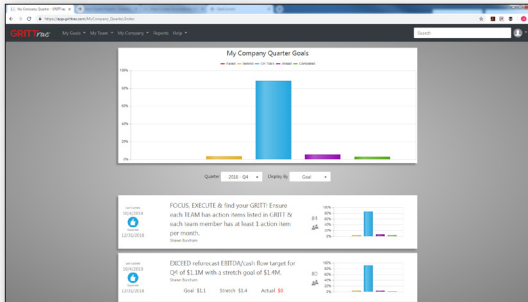

GRITT™ BUSINESS COACHING

GRITTrac™

PROPRIETARY GOAL ALIGNMENT TOOL

WHEN YOUR TEAM AND YOUR STRATEGY ARE ALIGNED, BIG THINGS CAN HAPPEN!

Wield the power to connect your entire company with personal & company strategic goals and reporting.

G GOAL DRIVEN **R** RESPONSIBLE **I** INVOLVED **T** TEAM **T** TOLERANCE OF FAILURE

- Align organizational goals, strategy, and your people by empowering employees to create and achieve goals
- Allows for weekly reporting & monitoring of key initiatives and company growth across your entire organization
- An instrumental tool in developing better communication, better results, and a better culture that is focused on company-wide goal setting
- Help your managers effectively lead their teams by allowing everyone see the big picture