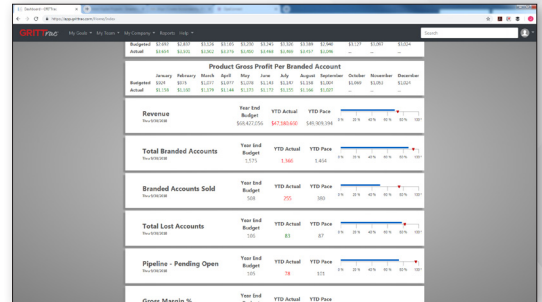

GRITT™ BUSINESS COACHING

GRITTrac™

PROPRIETARY GOAL ALIGNMENT TOOL

WHEN YOUR TEAM AND YOUR STRATEGY ARE ALIGNED, BIG THINGS CAN HAPPEN!

Wield the power to connect your entire company with personal & company strategic goals and reporting.

G GOAL DRIVEN **R** RESPONSIBLE **I** INVOLVED **T** TEAM **T** TOLERANCE OF FAILURE

- Align organizational goals, strategy, and your people by empowering employees to create and achieve goals
- Allows for weekly reporting & monitoring of key initiatives and company growth across your entire organization
- An instrumental tool in developing better communication, better results, and a better culture that is focused on company-wide goal setting
- Help your managers effectively lead their teams by allowing everyone see the big picture