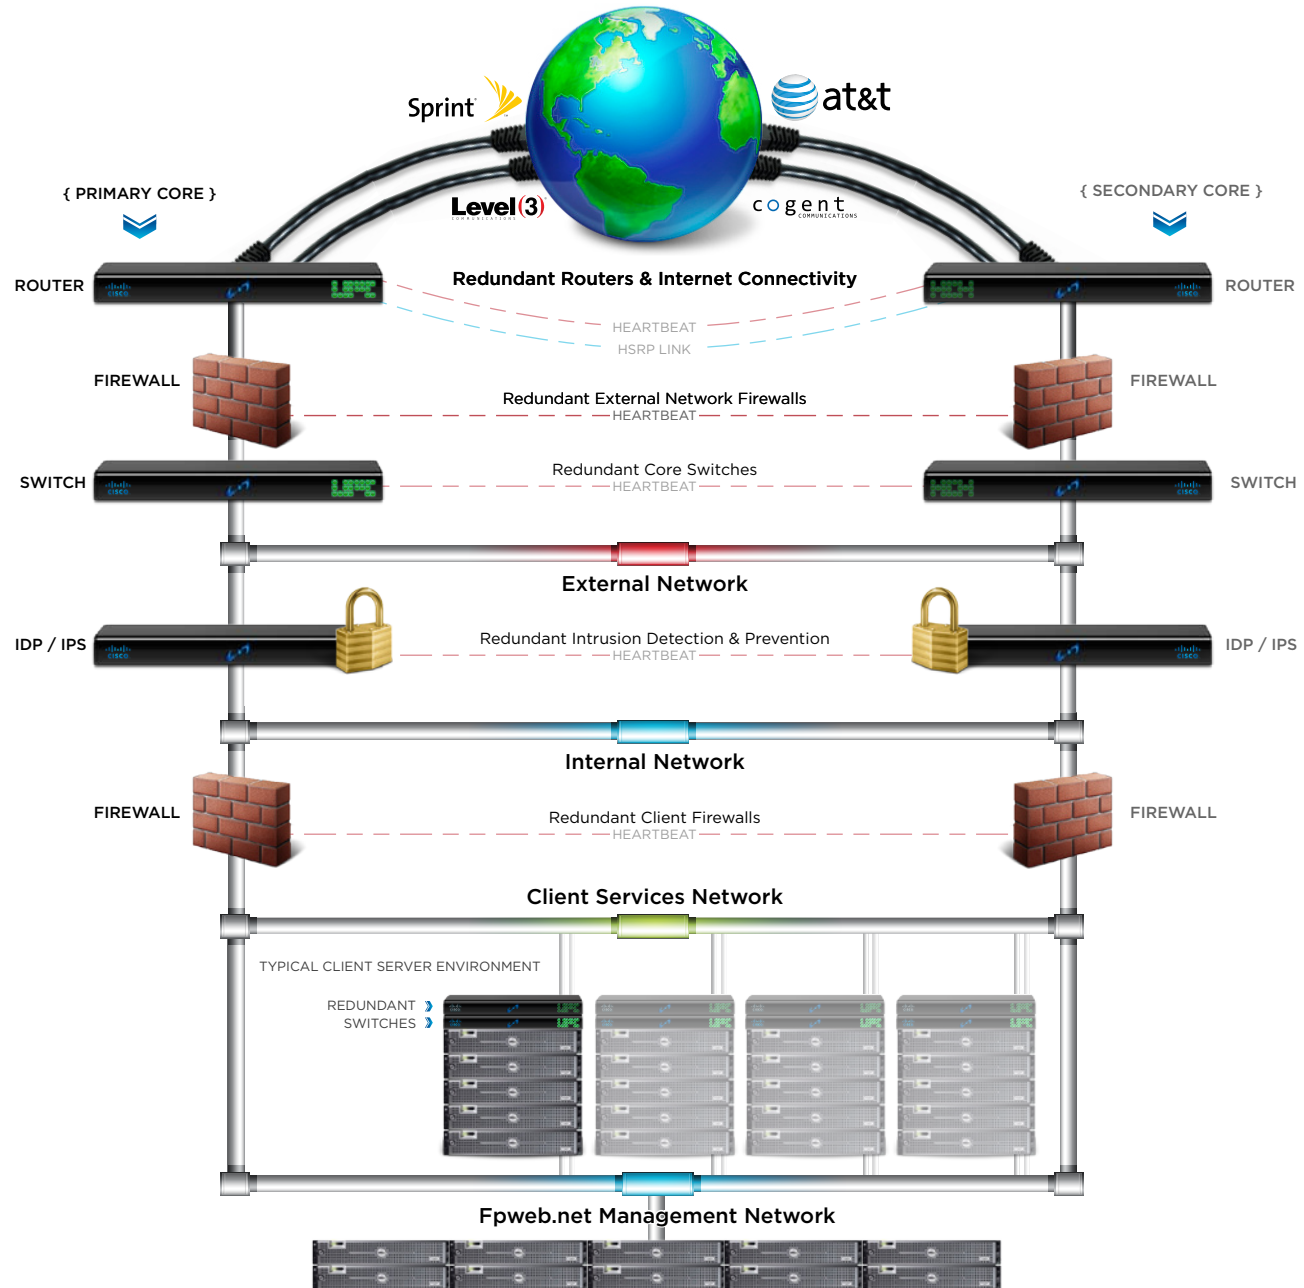

Network & Data Centers Logical Topology

Security:

- ✓ Closed Circuit Digital Camera System
- ✓ Biometric and Card Access Entry System
- ✓ Security System Monitoring (On and Off Site)
- ✓ Multiple Checkpoints to controlled areas
- ✓ All equipment housed in locking cabinets, cages or suites
- ✓ Building is restricted access beyond lobby

Environment:

- ✓ Anti-Static Floor
- ✓ Redundant CRAC (Computer Room Air Condition) Units
- ✓ Temperature and Humidity Controlled and Monitored
- ✓ Multi-Tier Ladder Rack System

Power:

- ✓ Redundant UPS Systems for AC Power
- ✓ Redundant DC Power Rectifiers & Battery Strings
- ✓ Dual Power Grid from Utility w/ Static Switch
- ✓ Diesel Generator Farm w/ Static Switch (5 x 1.5 MW)

Fire Protection:

- ✓ VESDA Early Warning Fire Detection Systems
- ✓ Pre-Action Dry Pipe Sprinkler System
- ✓ Smoke Sensors
- ✓ Heat Sensors

Monitoring:

- ✓ DataTrax Facility Monitoring System
- ✓ ADT / A-1 Automation Security System & Monitoring
- ✓ Custom Monitoring System for Servers, Routers, Switches
- ✓ Performance Monitoring

Learn More:

Rob LaMear IV, MCSE, MCP
314.882.4410 cell
636.600.8957 direct
rlamear@fpweb.net
www.fpweb.net/data-center

The contents of this document are confidential and proprietary.