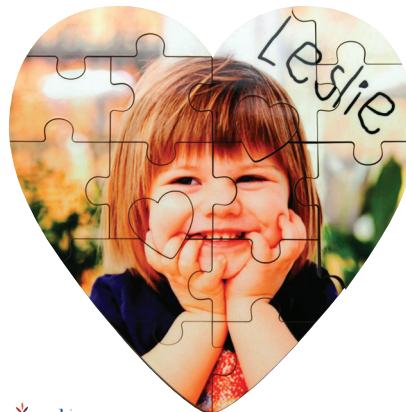

- Natural shells that are coated & polished to a gloss finish
- Shapes for necklaces and earrings
- 18" & 24" snake chains & earring hooks sold separately

unisub

Aluminum Key Tags

- .045" double-sided aluminum
- 2.75"x2.25" ear tag and 2.8"x2.4" cactus shapes

unisub

Scalloped Coaster

- 3.7" diameter x .125" hardboard w/black edges and cork bottom

For additional info, call 800-826-6332 or visit www.conde.com

Quarter Zip Pullover

- 100% polyester
- Available in arctic blue, carbon, and pearl gray
- Adult sizes XS-4XL

unisub

16 pc. Heart Puzzle

- 5"x5"x.125" heart-shaped hardboard w/black edging

SAMSUNG Galaxy S10/S10+

Malaga™

S10 & S10+ Cases

- Folding cases for Samsung Galaxy S10 and S10 Plus
- Imprintable fabric panel closes w/clasp to protect the phone and screen