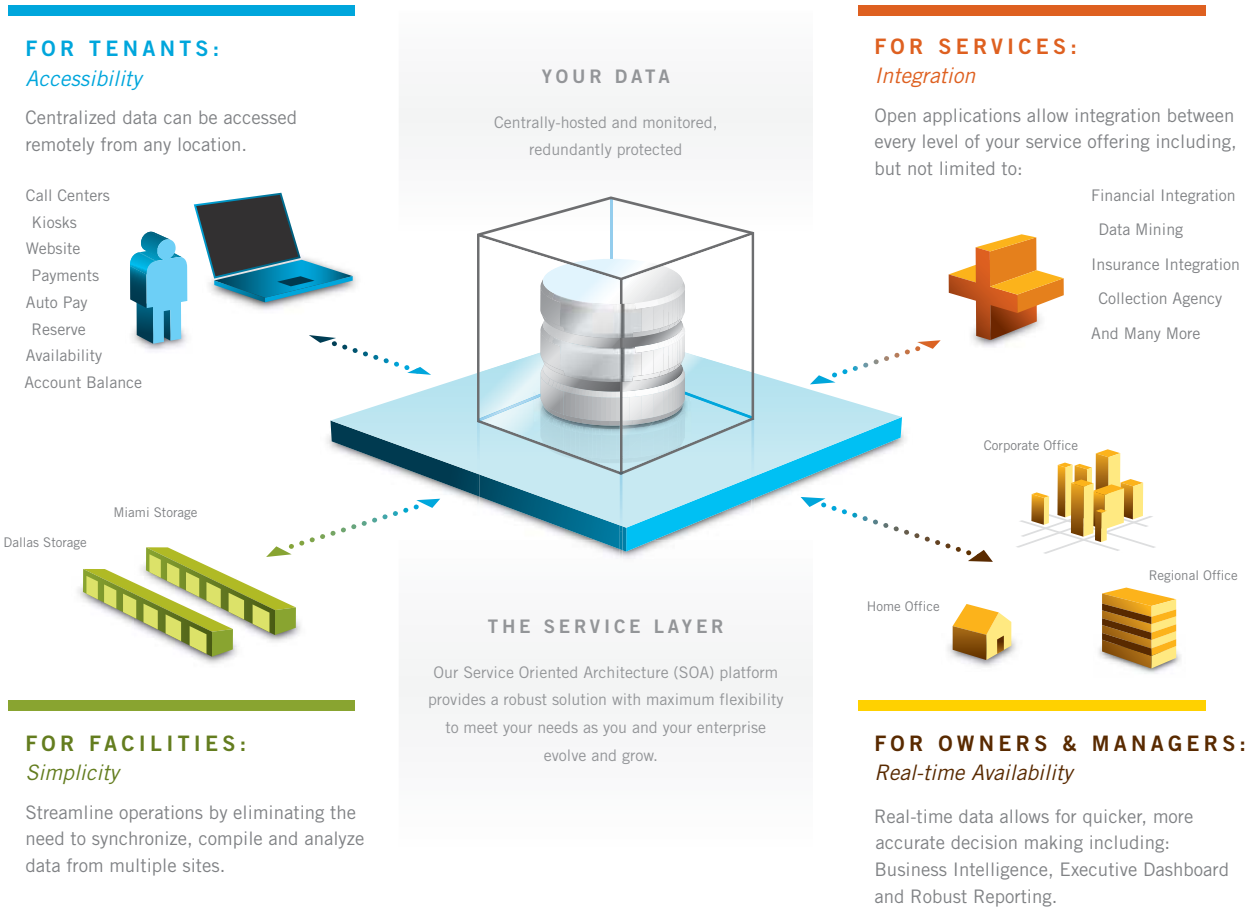

## The Centralized Data Model

Fast access to accurate and timely data is key to running a successful business. Based on a unique centralized data model, Centershift Store Advantage and Store Enterprise accelerate your corporate data system by putting all your information and service offerings in one, easily accessible place.

### Accelerate Your Business with Centralized Data

Using this centralized web-based server system, both Centershift Store Advantage and Store Enterprise provide you with the accessibility, integration, simplicity and agility you need to maximize your revenues while minimizing costs.