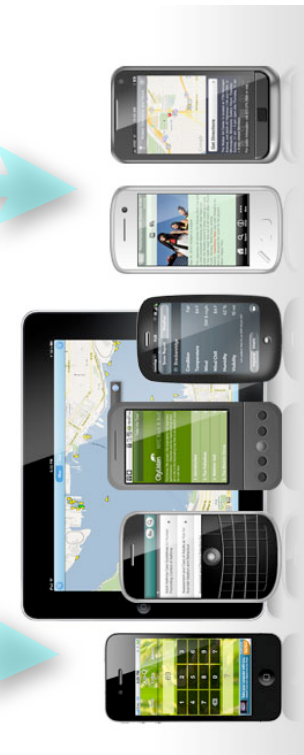

ENTERPRISE DEVELOPMENT

WEB 2.0

MOBILE

2E Application Layer

Sencha Touch

LEGACY APPLICATIONS

ENTERPRISE DEVELOPMENT

WEB 2.0

MOBILE

CM MATCHPOINT

2E Application
CA 2E

CM POWER
LEGACY APPLICATIONS

PHP

Sencha Touch
CM
SENCHA
TOUCH

CM
PhoneGap