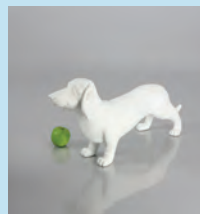

Dachshund - Bertha