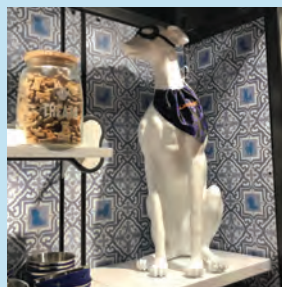

Dog & Cat Mannequins

- Eye-catching premium display
- Detailed, proportionate, lifelike
- Lightweight and durable design

Breeds

Anti-Scratch White (paintable), Chrome, and Gloss Black available for most models.

Chihuahua - Beatrice

Chihuahua - Matilda

Dachshund - Bertha

English Bulldog - Harold

French Bulldog - Patricia

Greyhound - Philippa

Labrador - Victoria

Siamese Cat - Anne